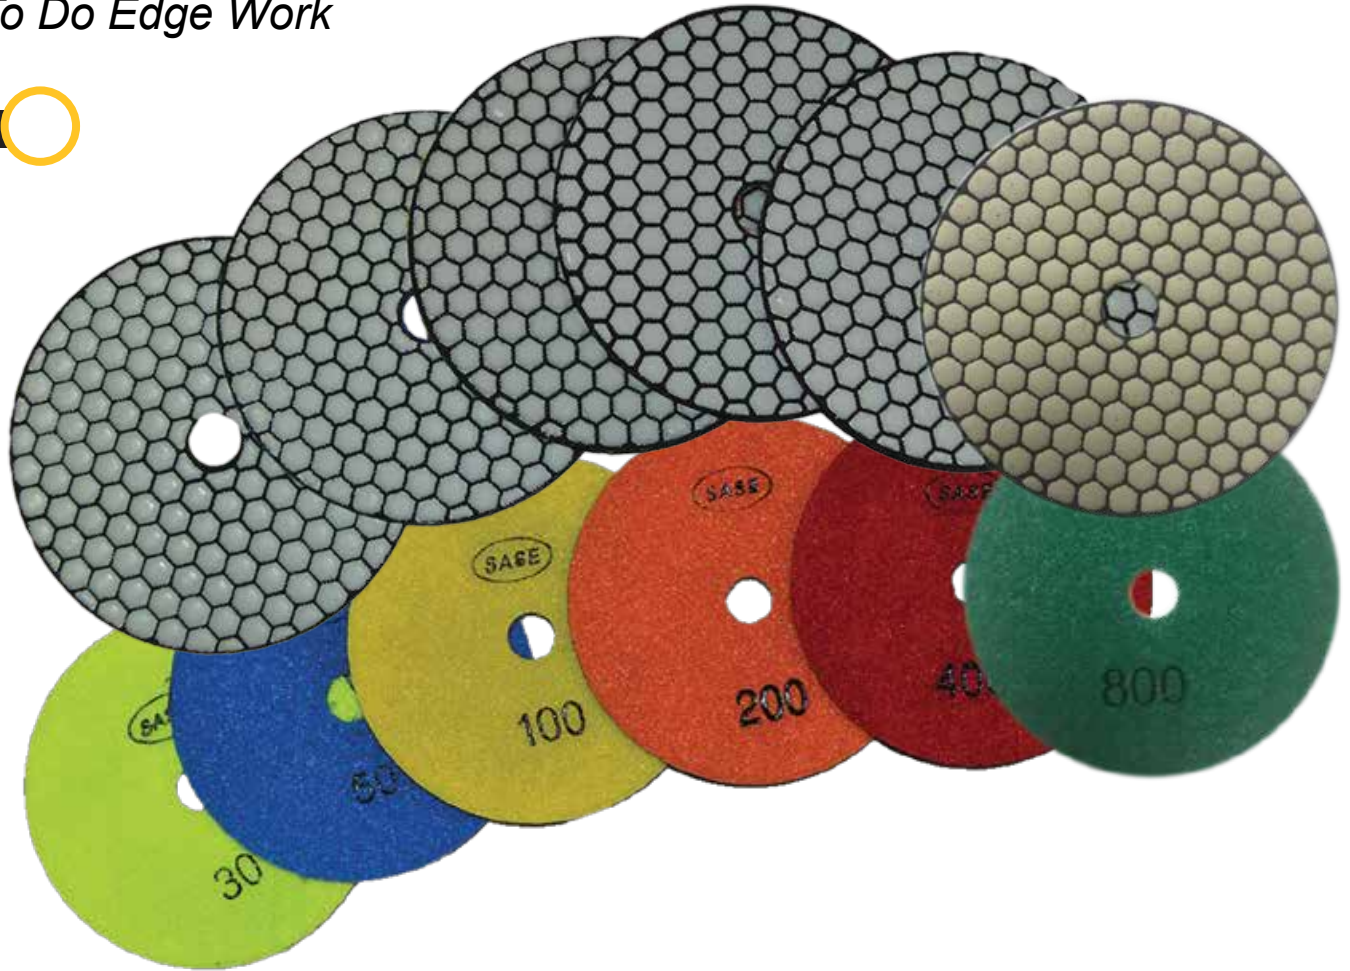

# HONEYCOMB

## 5" DRY POLISHING PADS

**NEW!**

*Economical & Productive  
Way To Do Edge Work*

Item Number:	DESCRIPTION
SC50.500339	30 GRIT LIME
SC50.500340	50 GRIT BLUE
SC50.500341	100 GRIT YELLOW
SC50.500342	200 GRIT ORANGE
SC50.500343	400 GRIT RED
SC50.500344	800 GRIT GREEN