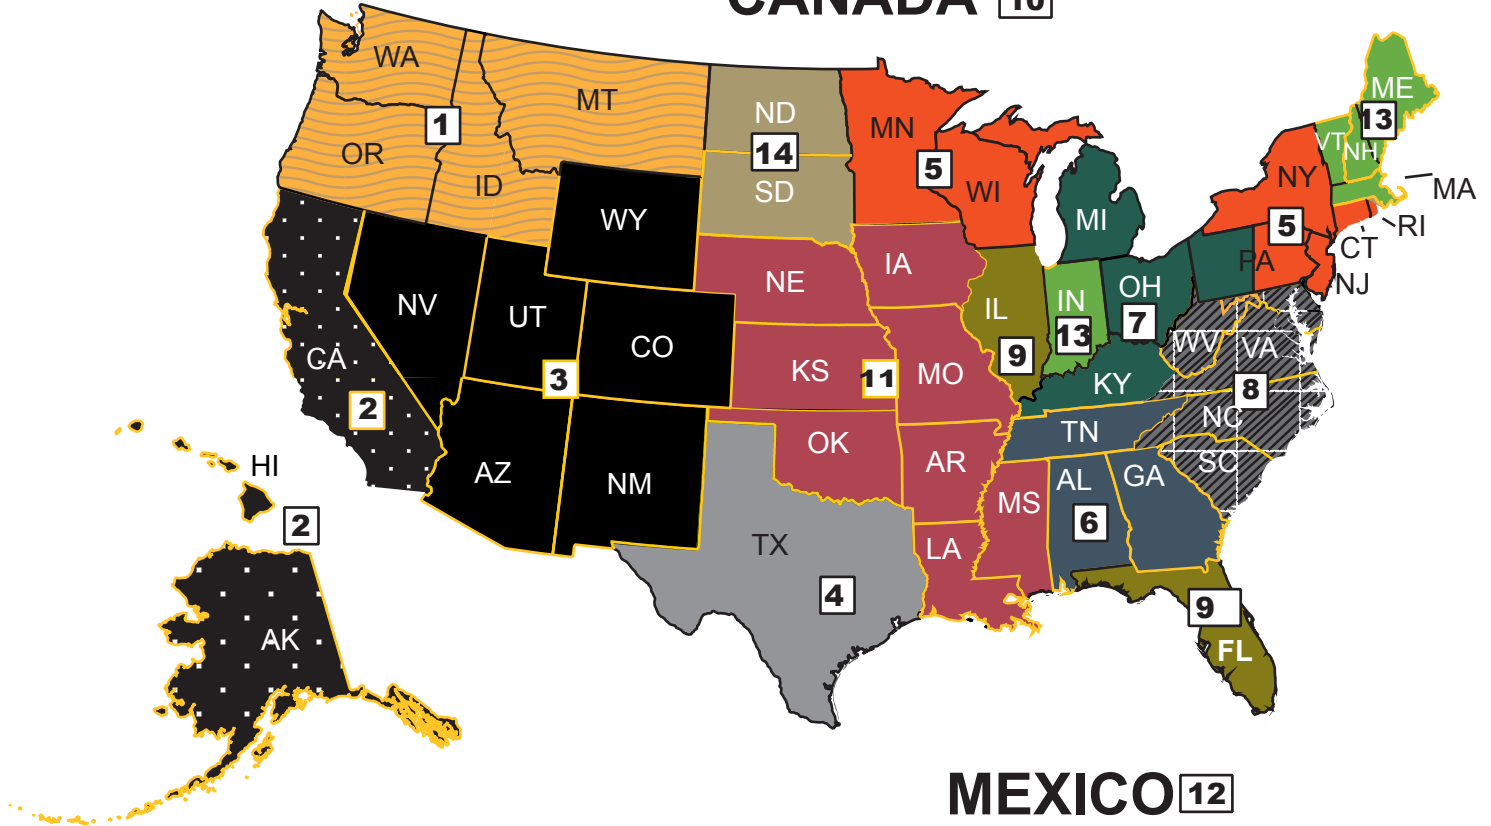

CANADA 10

MEXICO 12

- | | | | | | |
|--------------------|----------|--|---------|-----------|--|
| NWT-006 | 1 | Jon Sandvik
Cell: 206.617.7682
JonS@SASECompany.com | FLT-011 | 9 | Wes Rhinehart
Cell: 407.808.3429
WesleyR@SASECompany.com |
| PCT-024
HAT-050 | 2 | Jay Reardon
Cell: 253.737.0487
JayR@SASECompany.com | CAN-042 | 10 | Peter Ericson (Canada)
Cell: 206.660.0201
PeterE@SASECompany.com |
| MCT-013 | 3 | Daryl Meidinger
Cell: 423.277.7866
DarylM@SASECompany.com | MST-018 | 11 | Adam Hicks
Cell: 865.202.0274
AdamH@SASECompany.com |
| SCT-003 | 4 | Mike Duke
Cell: 214.707.6046
MikeD@SASECompany.com | MEX-040 | 12 | Steve Lackey
Cell: +52.1.664.405.4371
StevEL@SASECompany.com |
| NCT-002
NET-007 | 5 | Chase Abrahamson
Cell: 423.277.6820
ChaseA@SASECompany.com | | 13 | Unassigned |
| SET-008 | 6 | Daniel Lane
Cell: 423.277.6701
DanielL@SASECompany.com | MWT-033 | 14 | Customer Service & Support