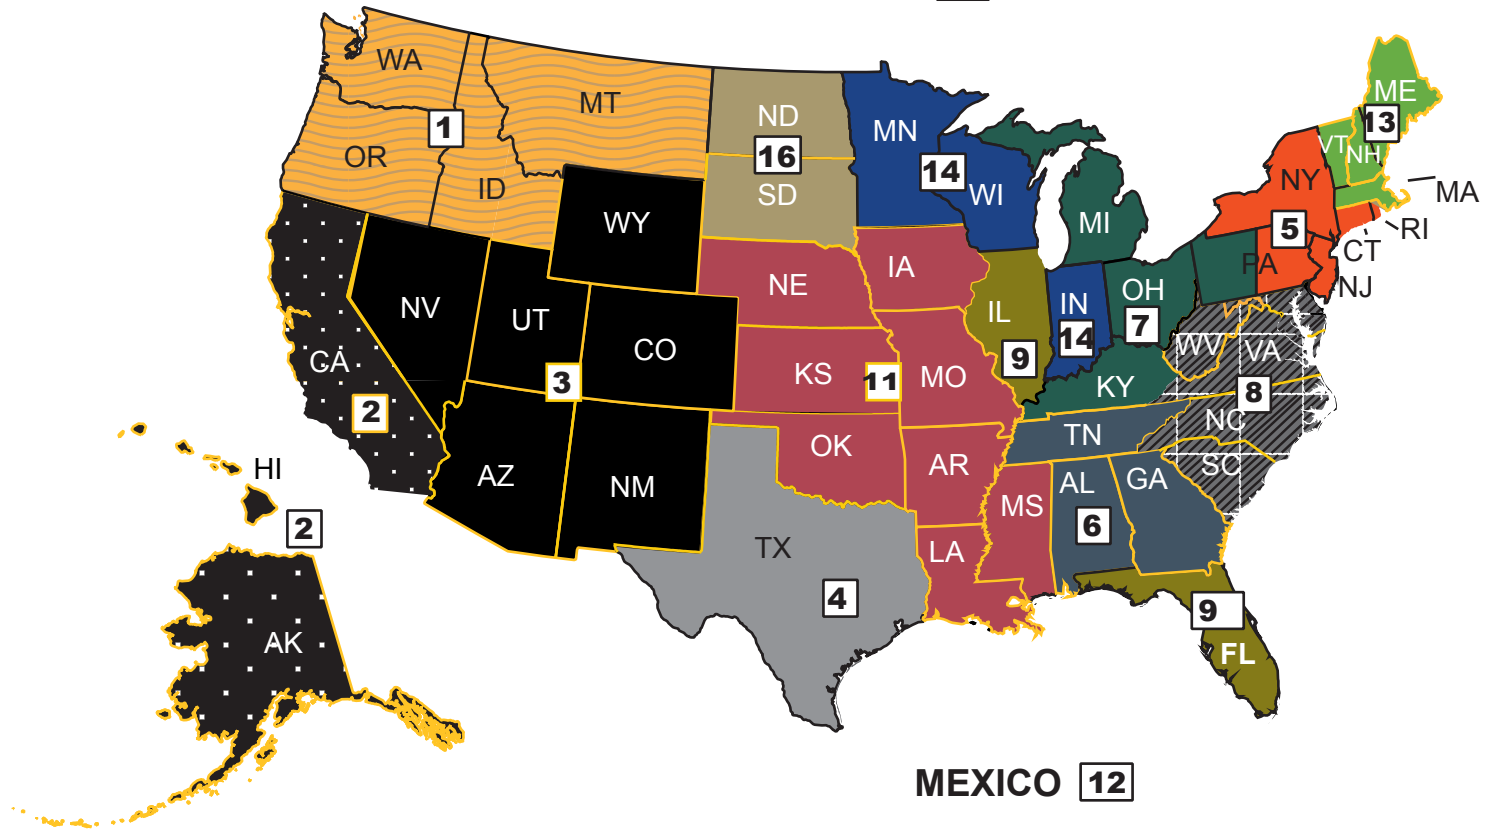

CANADA 10

MEXICO 12

1 **Jon Sandvik**
Cell: 206.617.7682
JonS@SASECompany.com

2 **Jay Reardon**
Cell: 253.737.0487
JayR@SASECompany.com

3 **Daryl Meidinger**
Cell: 423.277.7866
DarylM@SASECompany.com

4 **Mike Duke**
Cell: 214.707.6046
MikeD@SASECompany.com